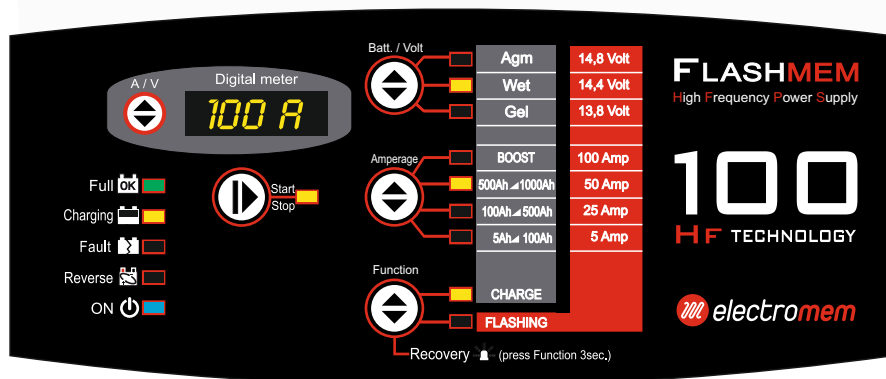

Multifunzione / Multifunction

- Carica / Charge
- Recupero batterie/ Recovery
- Riprogrammazione / Flashing
- Alimentazione / Supply

Built in active

PFC

PF>0.97

Alimentatore
Power supply

ECU

Protocolli diagnosi
Diagnosis protocol

Model	Mains Voltage 50/60 HZ PFC: PF>0,97 1 Ph Volt	Power Watt	Output Voltage Volt	Charge Current Amp	Battery Selection Type	Charge Capacity	Maintenance Capacity	Size mm	Weight kg	Cod. N
FlashMEM 100	90-260V	1500	12	1-100	Gel-Wet-Agm	5-1000 Ah	5-3000 Ah	310 x 150 x 350	6,00	013230