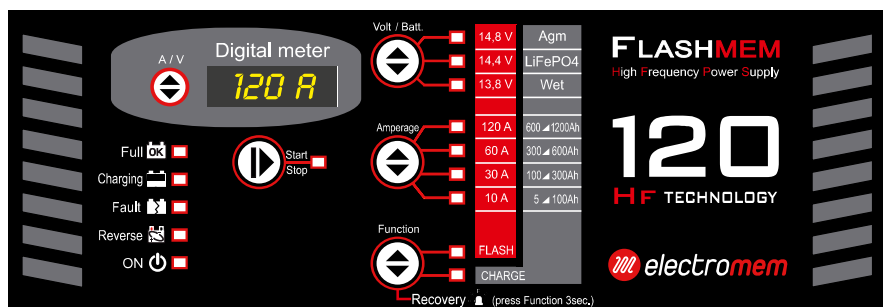

Multifunzione / Multifunction

- Carica / Charge
- Recupero batterie/ Recovery
- Riprogrammazione / Flashing
- Alimentazione / Supply

Built in active
PFC
PF>0.97

Alimentatore
Power supply
ECU
Protocolli diagnosi
Diagnosis protocol

Model	Mains Voltage 50/60 HZ	Power	Output Voltage	Charge Current	Battery Selection	Charge Capacity	Maintenance Capacity	Size	Weight	Cables lenght	Cod.
	1 Ph Volt	Watt	Volt	Amp	Type			mm	kg	m	N
FlashMEM 120	90-260V	1800	12	10-120	Wet-Agm-Lithium LiFePO4	10-1200 Ah	10-3600 Ah	350x450x150	8,50	2,7m	013490
FlashMEM 120-6m									10,30	6m	013495